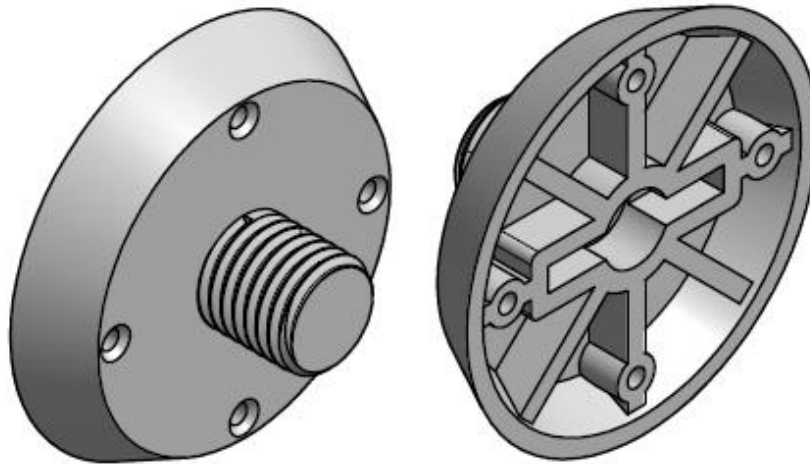

MOUNTING INSTRUCTIONS

REBAR CONNECTION SYSTEM | **KU-10** **PLASTIC NAILING PLATE**

INSTRUCTIONS FOR INSTALLING KU-10

CONTACT

TERWA is the global supplier for precast and construction solutions with multiple offices around the world. With all our staff, partners and agents, we are happy to provide all construction and precast companies who work in the building industry with full service and 100% support.