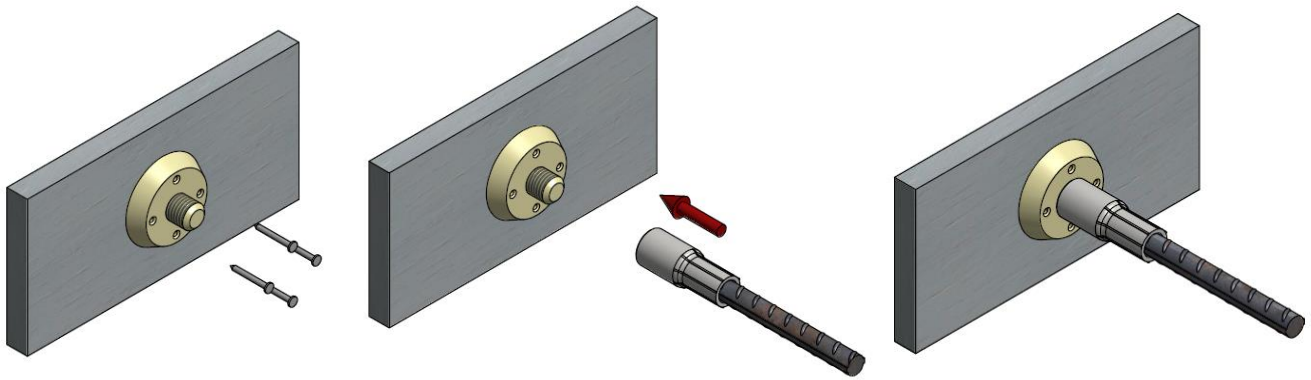

MOUNTING INSTRUCTIONS

REBAR CONNECTION SYSTEM | **KU-10** **PLASTIC NAILING PLATE**

INSTRUCTIONS FOR INSTALLING KU-10

CONTACT

TERWA is the global supplier for precast and construction solutions with multiple offices around the world. With all our staff, partners and agents, we are happy to provide all construction and precast companies who work in the building industry with full service and 100% support.